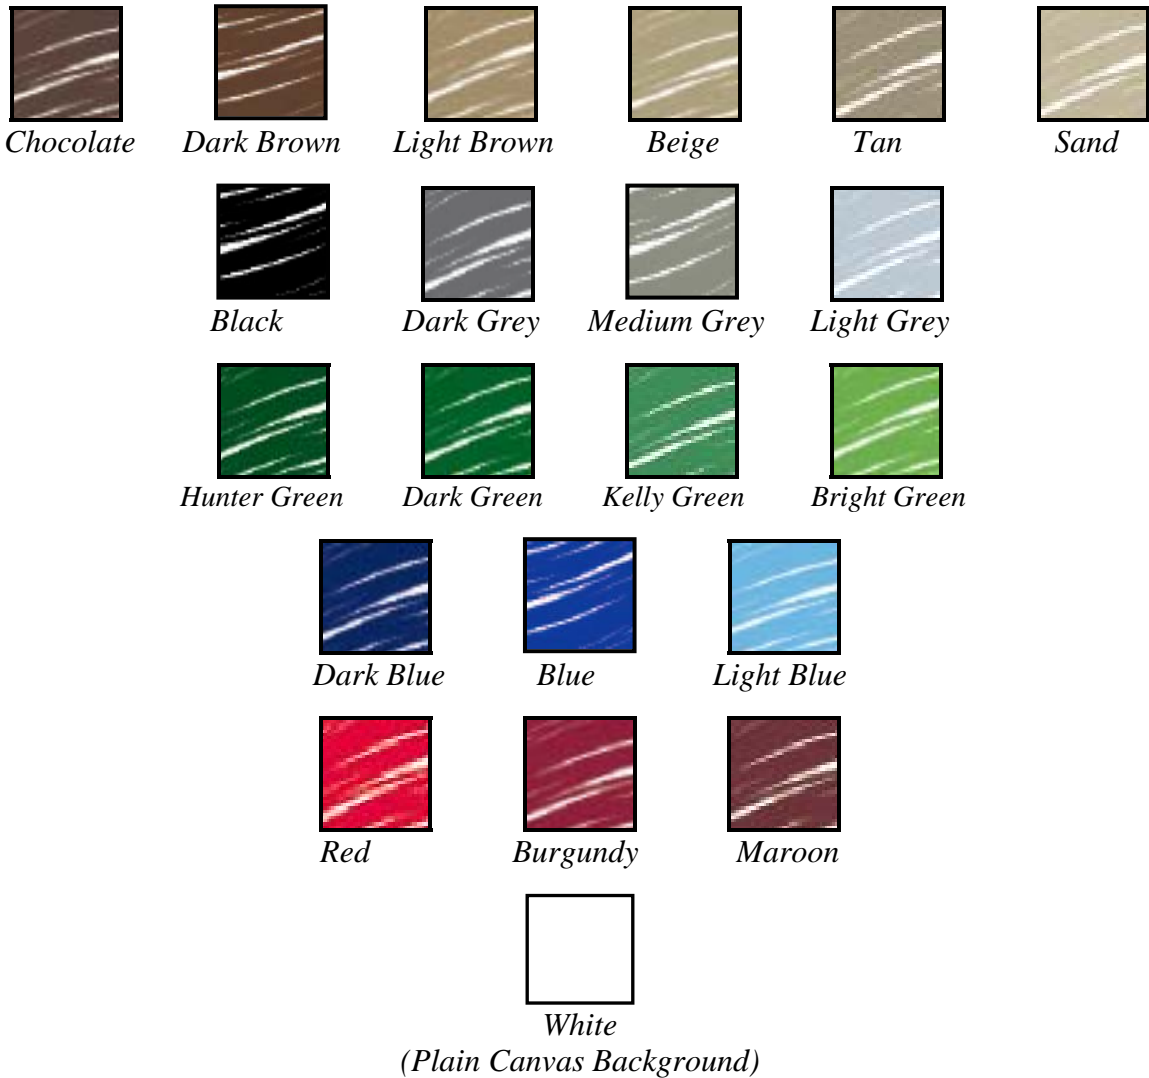

## **SOLID BACKGROUND COLOR CHART**

Note: These colors may not be an exact match for what appears on canvas. The appearance of these color samples can differ with different monitor and printer settings. Due to this fact, this color chart is only intended to be a general guide of color shades and tones available. Actual painting colors can vary slightly from the colors shown here.